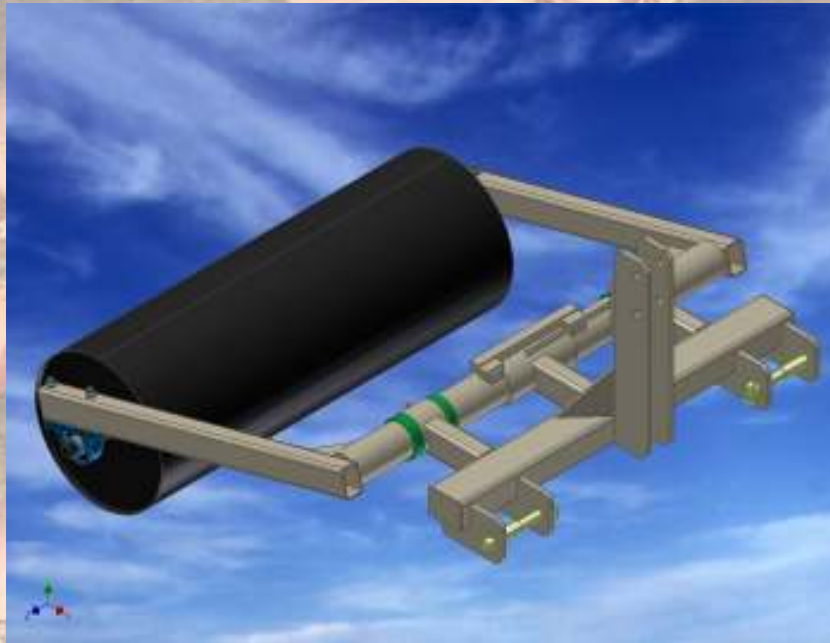

## 3 Point Hitch Bed Roller

The 3 Point Hitch Bed Roller is a unique piece of equipment that is used to gently apply pressure to seed potatoes. The 3 Point Hitch Bed Roller allows for good potato to ground contact when planting seed potatoes.

Specifications:

Hitch : Cat I-II

Overall Width : 48.5"

Drum Diameter: 15.375" x 42.50" long

**SBE** **STRICKLAND**  
**BROS. ⚙️ ⚙️ ⚙️**  
**ENTERPRISES, INC.**  
252-478-3058 Spring Hope, NC

[www.stricklandbros.com](http://www.stricklandbros.com)