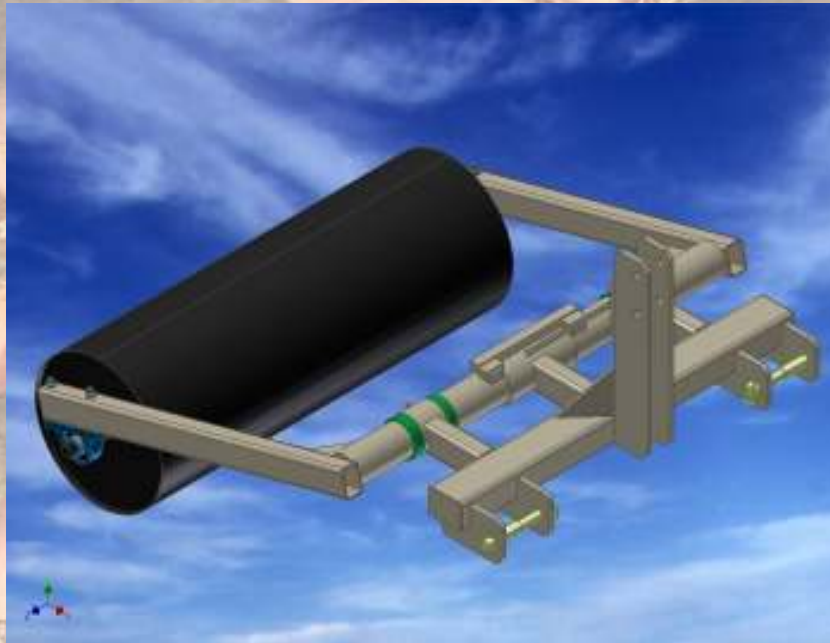

3 Point Hitch Bed Roller

The 3 Point Hitch Bed Roller is a unique piece of equipment that is used to gently apply pressure to seed potatoes. The 3 Point Hitch Bed Roller allows for good potato to ground contact when planting seed potatoes.

Specifications:

Hitch : Cat I-II

Overall Width : 48.5"

Drum Diameter: 15.375" x 42.50" long

SBE **STRICKLAND**
BROS. ⚙️ ⚙️ ⚙️
ENTERPRISES, INC.
252-478-3058 Spring Hope, NC

www.stricklandbros.com